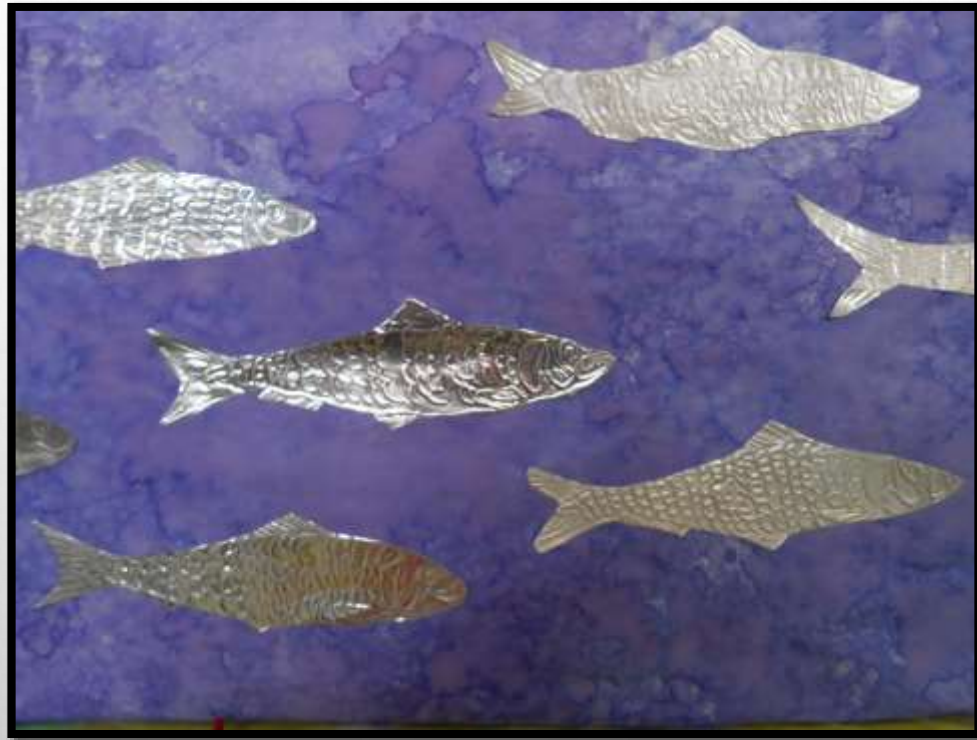

LA CHAINE ALIMENTAIRE