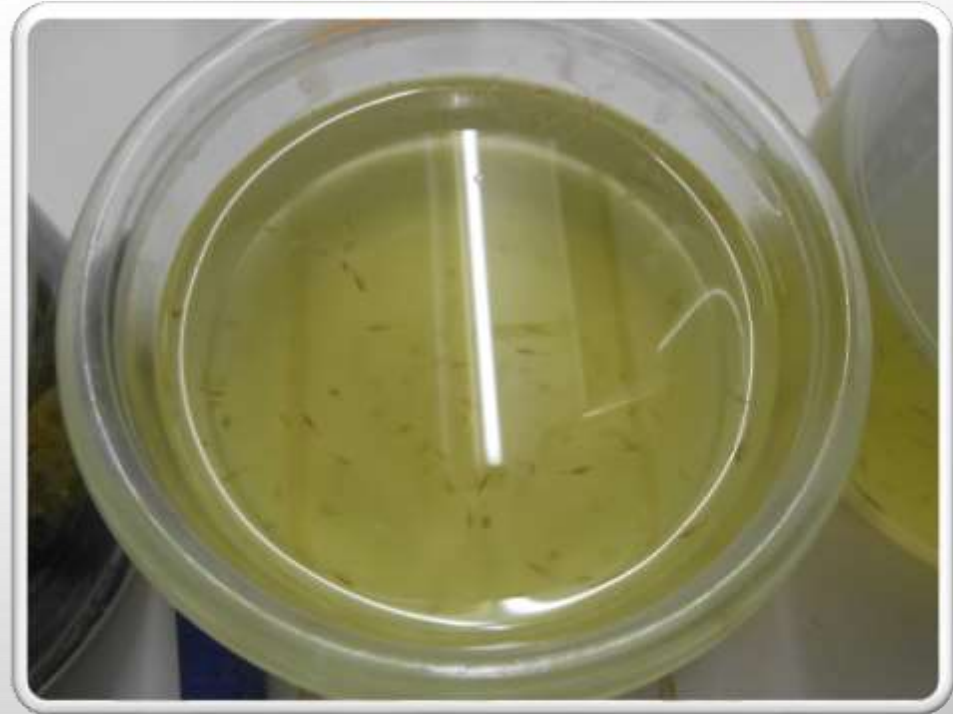

The background features a light gray gradient with several realistic water droplets of various sizes scattered across the surface. A faint, circular logo is visible in the upper center, containing a stylized figure or symbol.

# PÊCHE À PIED À SAINTE-ANNE DU PORTZIC

# EXPOSITION, L'ŒIL DU CYCLOPE

LE PLANCTON EST MICROSCOPIQUE  
IL SE DEPLACE AVEC LE COURANT